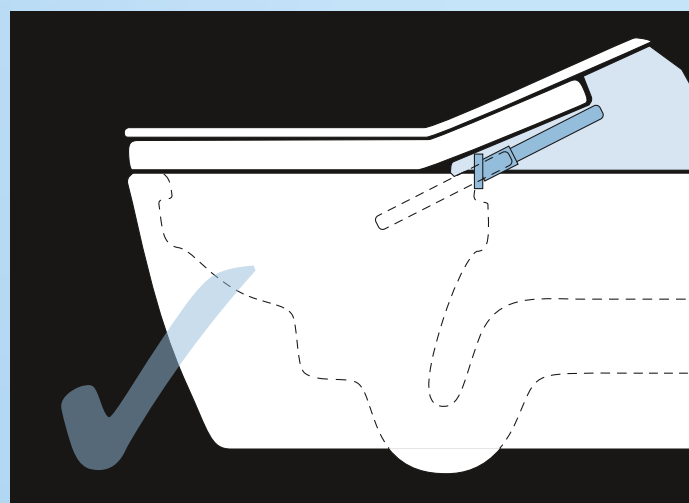

# Above the rim wand jet placement – for maximum hygiene

Every WASHLET® features proven TOTO clean technologies. Importantly placing the **wand jet above the toilet bowl** thus avoiding contamination. This keeps the WASHLET® incredibly clean – like the very first time it was used. WASHLET® is a shower toilet from TOTO with the highest hygiene standards.

## WASHLET®

TOTO always positions the wand jet above the ceramic bowl

## Conventional shower toilet

Wand jet placed within the toilet bowl

### Wand jet position

The wand jet extends at a 43° angle during cleansing. This careful positioning means faeces cannot come into contact with the wand jet during cleansing.