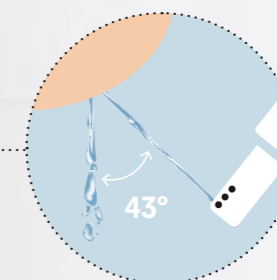

Wand jet position

The wand jet extends at a 43° angle during cleansing. This careful positioning means faeces cannot come into contact with the wand jet during cleansing.