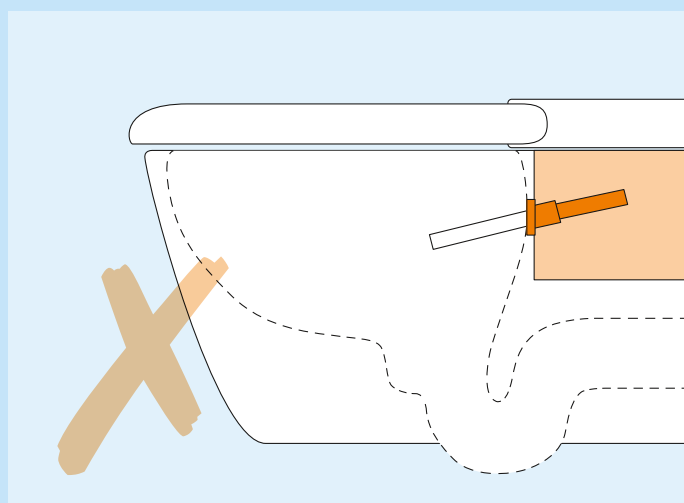

# Above the rim wand jet placement – for maximum hygiene

Every WASHLET® features proven TOTO clean technologies. Importantly placing the **wand jet above the toilet bowl** thus avoiding contamination. This keeps the WASHLET® incredibly clean – like the very first time it was used. WASHLET® is a shower toilet from TOTO with the highest hygiene standards.

## WASHLET®

TOTO always positions the wand jet above the ceramic bowl

### Hygienic wand jet

- Positioned above the ceramic bowl – away from the “action”
- Cannot come into contact with urine or faeces after use
- Cannot come into contact with flushing water
- A higher position protects the wand jet and components from being affected by rising water due to a clogged toilet

## Conventional shower toilet

Wand jet placed within the toilet bowl